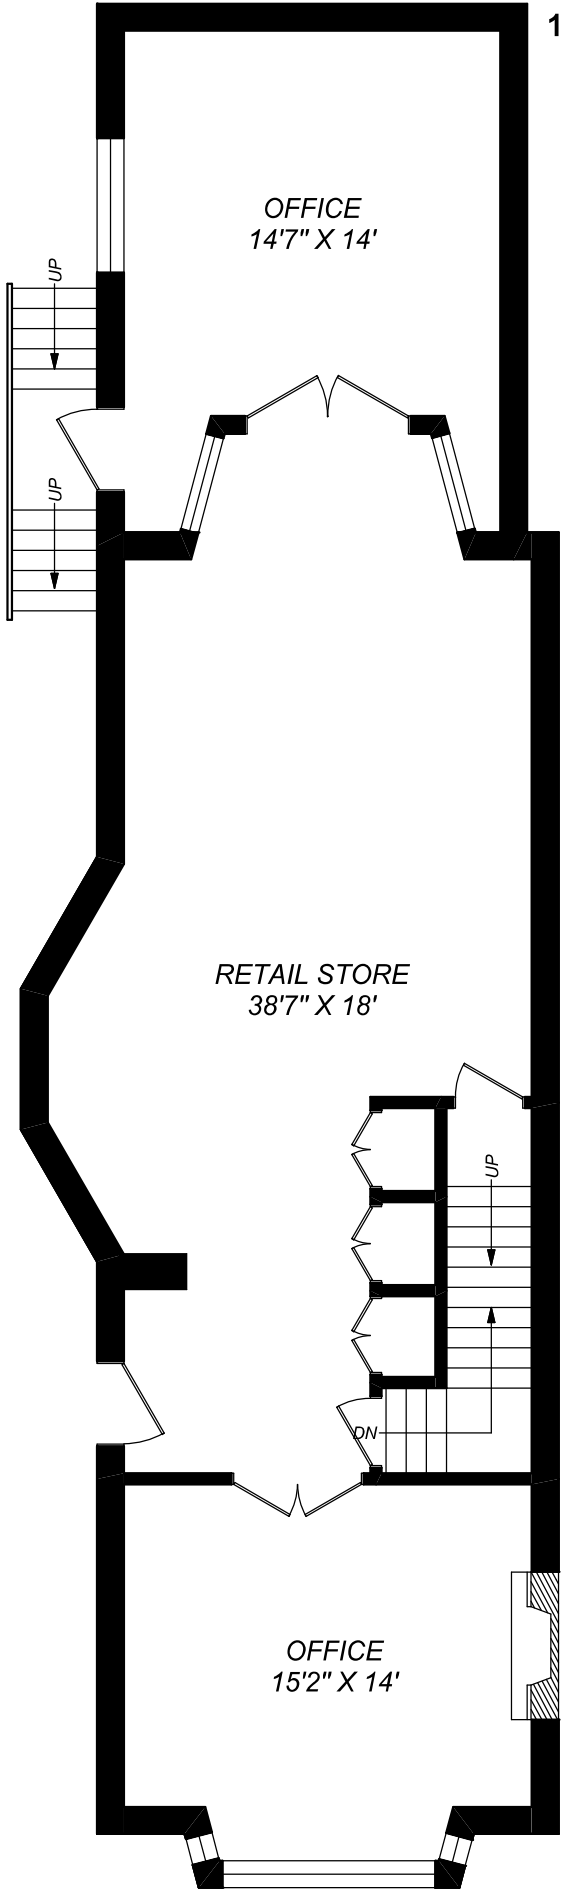

170 DAVENPORT ROAD

**MAIN FLOOR
1192 SQUARE FEET**

truPlan

416 573 2096

E & O.E.

Floor plan may not be 100% accurate.